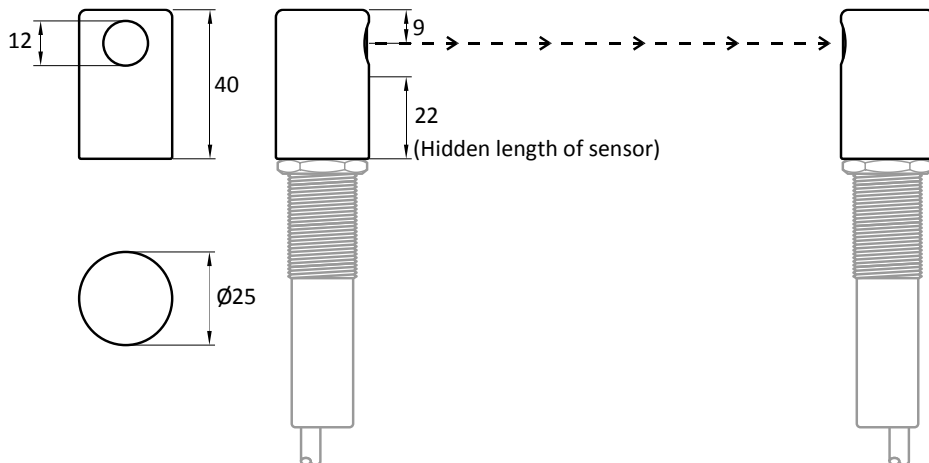

Accessory for light barriers

Deflector 90° for M18

U-90-M18-40 Deflector with glass window

Material: stainless steel 1.4301; Reflection (including glass): 70%; M18 counter nut enclosed

Deflector 90° for M30

U-90 Deflector with plane glass window

U-90L Deflector with integrated lens

Material: nickel-plated brass; Reflection (including glass): 45%; M30 counter nut enclosed