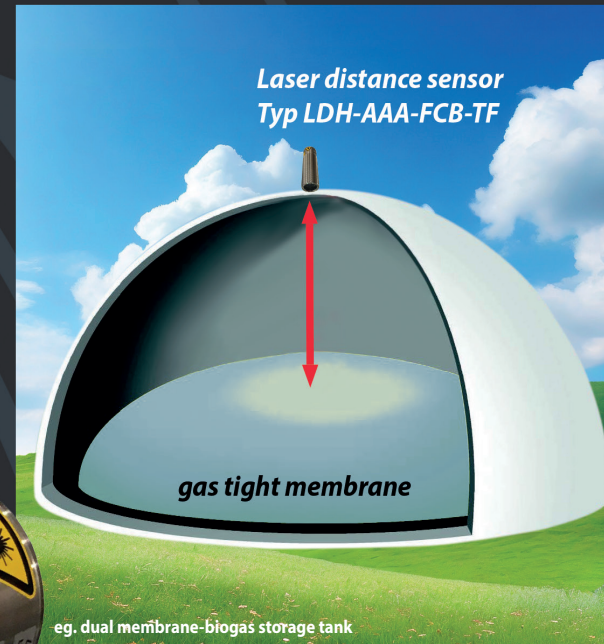

# Laser distance sensor

for the most extreme conditions – developed for you!

in  hazardous areas

## Explosion-proof, firm laser distance sensors from Tippkemper Matrix

for contactless and precise measurement of distances in biogas digesters, repositories, gas storage tanks in the sewage plant industry, on digestion towers, on coarse screens (waste water, solids, substrates) etc...

### The new laser distance sensor type LDH-AAA-FCB-TF

By using this sensor you are well positioned to meet all future requirements of the biogas and sewage plant industry. Simple and customer-friendly setting of the required measurement parameters, front screen heating to avoid the condensation on the the optics, as well as selectable laser clocking for durability and safe operation, offer you maximum safety and reliability.

The solid and firm design, as well as the low weight of this sensor, is perfectly suitable for your application area, e.g. directly mounted at the highest point of your weather proofing membrane.