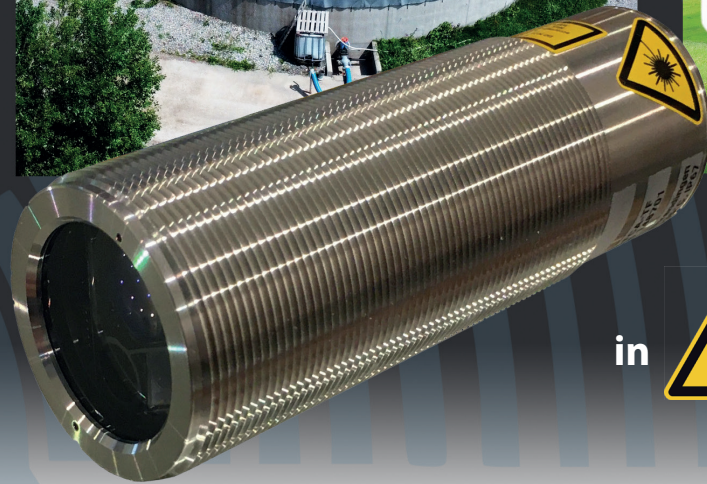

# Laser distance sensor

for the most extreme conditions – developed for you!

in  hazardous areas

## Explosion-proof, firm laser distance sensors from Tippkemper Matrix

for contactless and precise measurement of distances in biogas digesters, repositories, gas storage tanks in the sewage plant industry, on digestion towers, on coarse screens (waste water, solids, substrates) etc...

### The new laser distance sensor type LDH-AAA-FCB-TF

By using this sensor you are well positioned to meet all future requirements of the biogas and sewage plant industry. Simple and customer-friendly setting of the required measurement parameters, front screen heating to avoid the condensation on the the optics, as well as selectable laser clocking for durability and safe operation, offer you maximum safety and reliability.

The solid and firm design, as well as the low weight of this sensor, is perfectly suitable for your application area, e.g. directly mounted at the highest point of your weather proofing membrane.